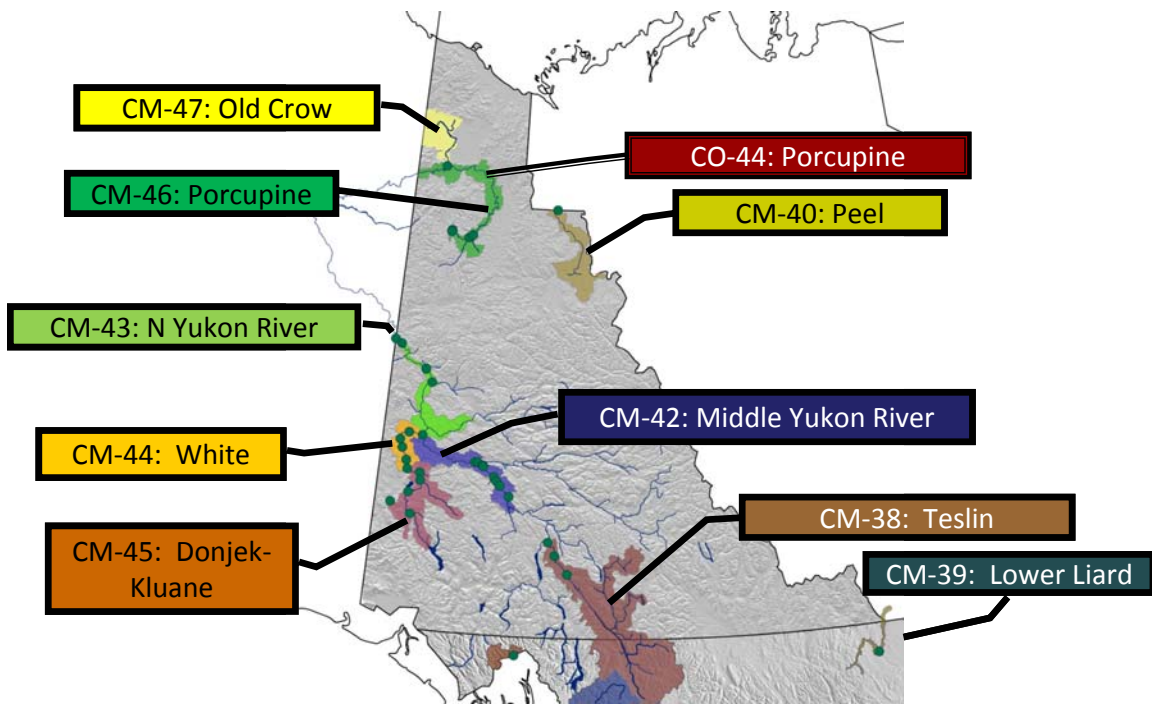

Chum and Coho Conservation Units and associated sites in Yukon Territory

CU-INDEX / CU NAME / SITE NAME

CM-38

Teslin

TESLIN RIVER
 TESLIN RIVER@BOSWELL RIVER
 TESLIN RIVER@MILLER CREEK

CM-39

Lower Liard

LIARD RIVER

CM-40

Peel River

PEEL RIVER

CM-42

Middle Yukon River

YUKON RIVER-MIDDLE
 YUKON RIVER@368KM
 YUKON RIVER@385KM
 YUKON RIVER@410KM
 YUKON RIVER@430KM
 YUKON RIVER@448KM
 YUKON RIVER@461KM
 YUKON RIVER@PELLE
 YUKON RIVER@TATCHUN

CM-45

Donjek-Kluane

KLUANE RIVER
 KOIDERN RIVER

CM-46

Porcupine River

FISHING BRANCH RIVER
 MINER RIVER

CM-47

Old Crow

CK-73

Middle Yukon River and tributaries

BEARFEED CREEK
BIG CREEK
BIG SALMON RIVER
DRURY CREEK
FRENCHMAN LAKE

CU-INDEX / CU NAME / SITE NAME

LITTLE SALMON LAKE
LITTLE SALMON RIVER
SELWYN RIVER
TATCHUN LAKE
TATCHUN RIVER
TATCHUN RIVER-MIDDLE
WALSH CREEK
YUKON RIVER-MIDDLE