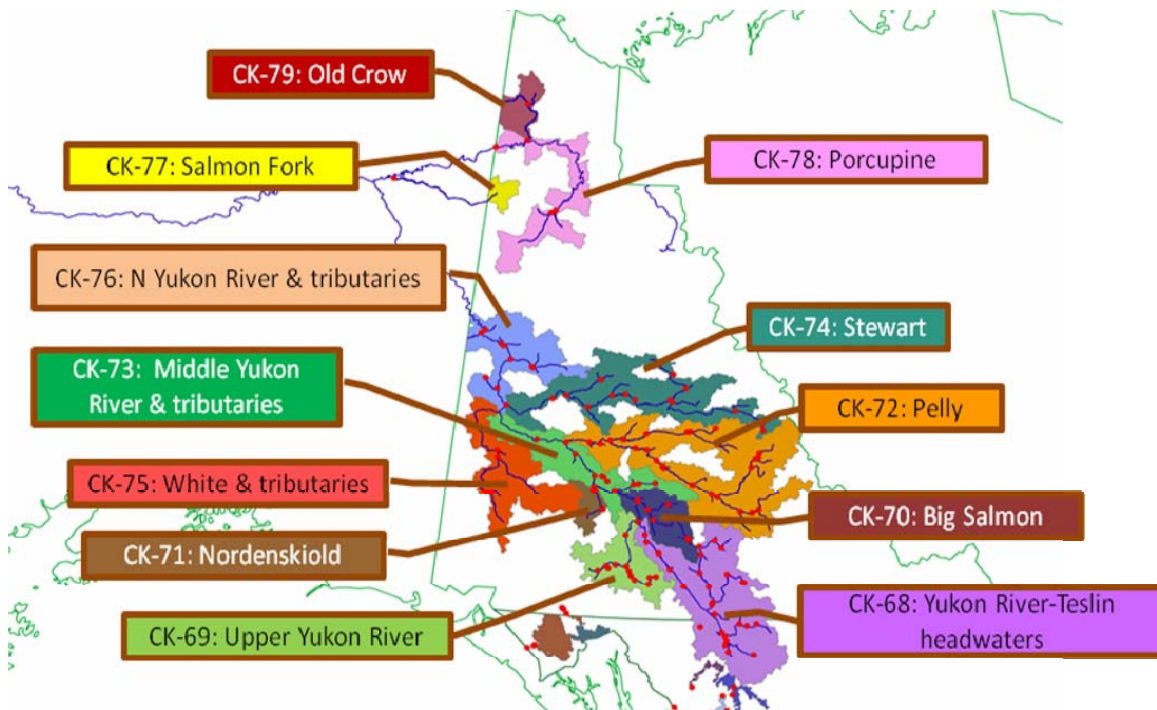

CM-45

Donjek-Kluane

KLUANE RIVER
 KOIDERN RIVER

CM-46

Porcupine River

FISHING BRANCH RIVER
 MINER RIVER

CM-47

Old Crow

OLD CROW RIVER

CM-47

Old Crow

OLD CROW RIVER

CO-44

Porcupine River

PORCUPINE RIVER

Chinook Conservation Units and associated sites in the Yukon Territory

CU-INDEX / CU NAME / SITE NAME

CK-68

Yukon River-Teslin headwaters

- BOSWELL RIVER
- GLADYS LAKE
- GLADYS RIVER
- HAYES RIVER
- HUNDRED-MILE CREEK
- INDIAN RIVER
- IRVINE CREEK
- JENNINGS RIVER
- KLINKIT CREEK
- LOGJAM CREEK
- MCCONNELL RIVER
- MCNAUGHTON CREEK
- MCNEIL RIVER
- MILLER CREEK
- MORLEY RIVER
- NISUTLIN RIVER
- NISUTLIN RIVER-UPPER
- OPEN CREEK
- RED RIVER
- ROSE RIVER
- SIDNEY CREEK
- SMART RIVER
- SQUANGA CREEK
- SWIFT RIVER
- TESLIN RIVER-UPPER

CU-INDEX / CU NAME / SITE NAME

THIRTY-MILE CREEK

- WOLF LAKE
- WOLF RIVER

CK-69

Upper Yukon River

- ARKELL CREEK
- BYNG CREEK
- FLAT CREEK
- IBEX RIVER
- LAKE LABERGE
- MARSH LAKE
- MCCLINTOCK RIVER
- MCINTYRE CREEK
- MENDENHALL RIVER
- MICHIE CREEK
- TAKHINI RIVER
- TAKHINI RIVER-UPPER
- TESLIN RIVER
- WOLF CREEK
- YUKON RIVER ABOVE TESLIN
- YUKON RIVER-UPPER